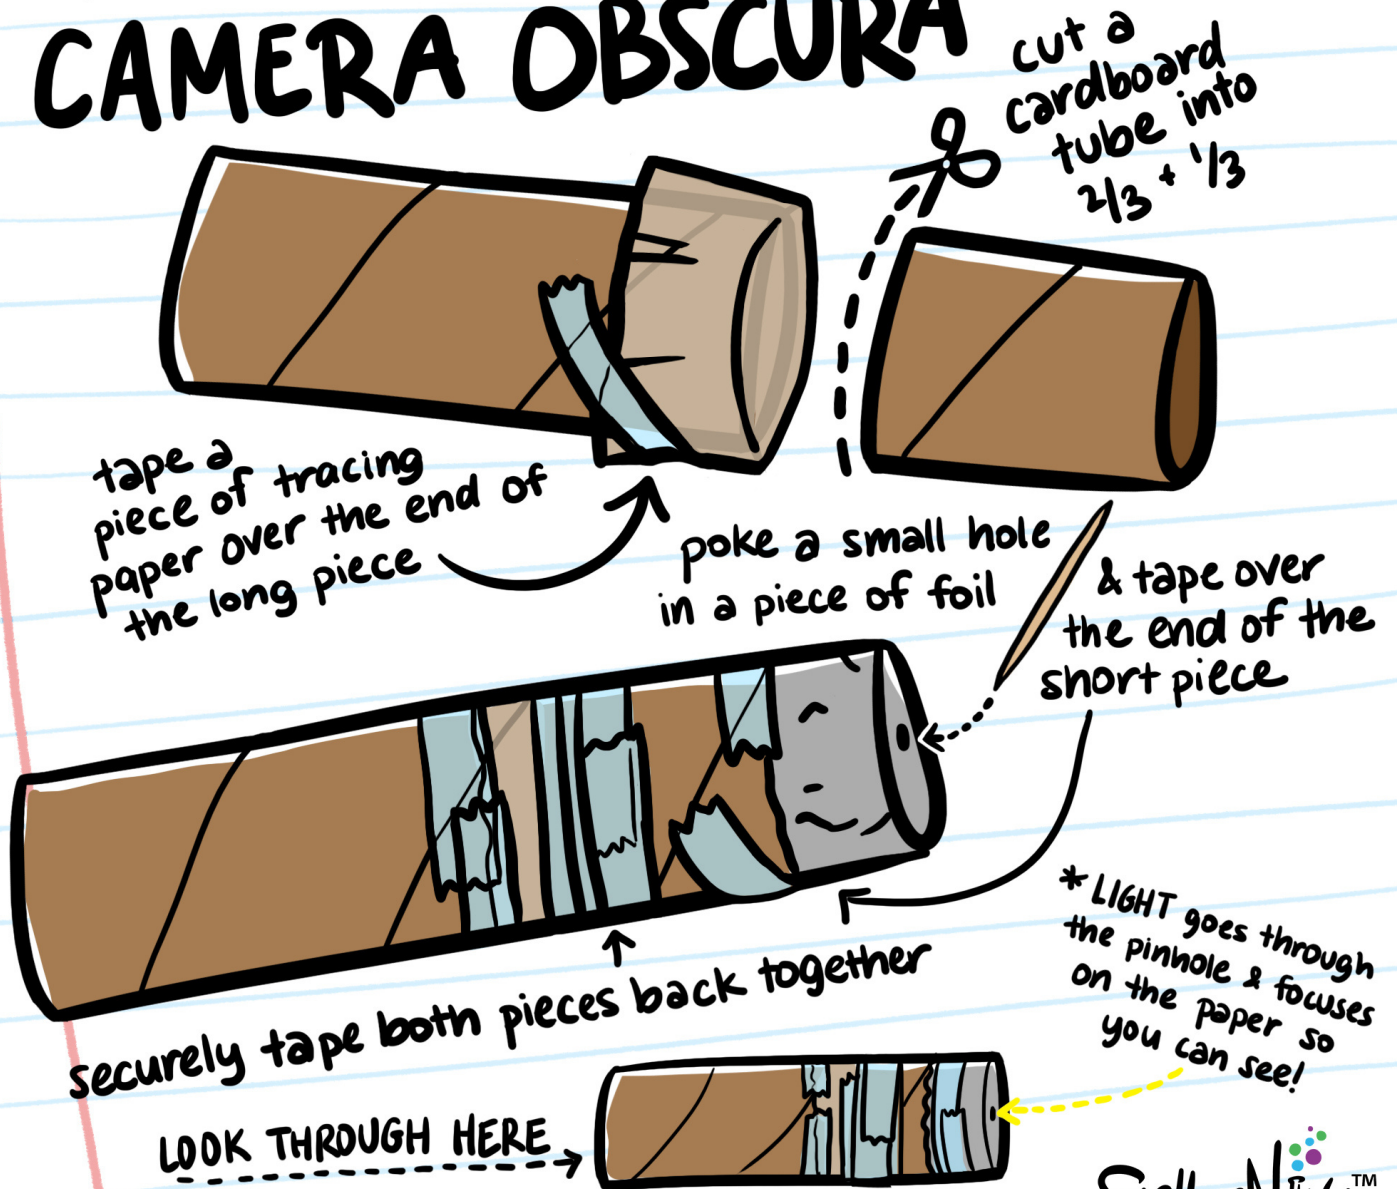

How to make a CAMERA OBSCURA

StellarNova™

© 2018 All Rights Reserved | StellarNova Ltd.